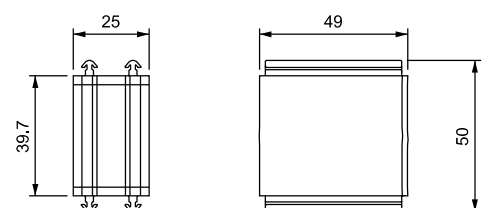

Dimensions [mm]